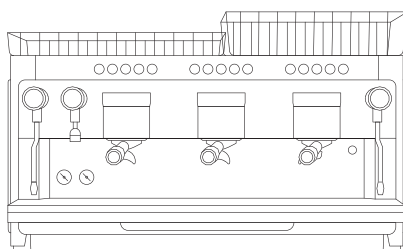

Technical specifications

2 Groups

3 Groups

Boiler capacity

14 L

18 L

Power

3800 W

5000 W

Weight

76 Kg

89 Kg

Dimensions L x W x H

785 x 595 x 575 mm

959 x 595 x 575 mm

Front distance between legs
Side distance: 349 mm

718 mm

892 mm