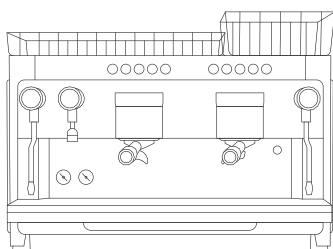

Technical specifications

2 Groups

3 Groups

Boiler capacity

14 L

18 L

Power

3800 W

5000 W

Weight

76 Kg

89 Kg

Dimensions L x W x H

785 x 595 x 575 mm

959 x 595 x 575 mm

Front distance between legs
Side distance: 349 mm

718 mm

892 mm